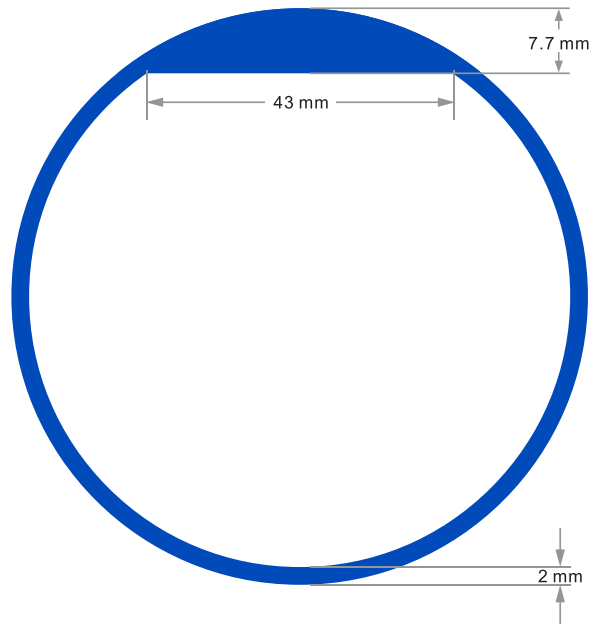

SILICONE WRISTBAND G01

G01

Safe Zone - If your art or text passes the green line, it may get clipped off.